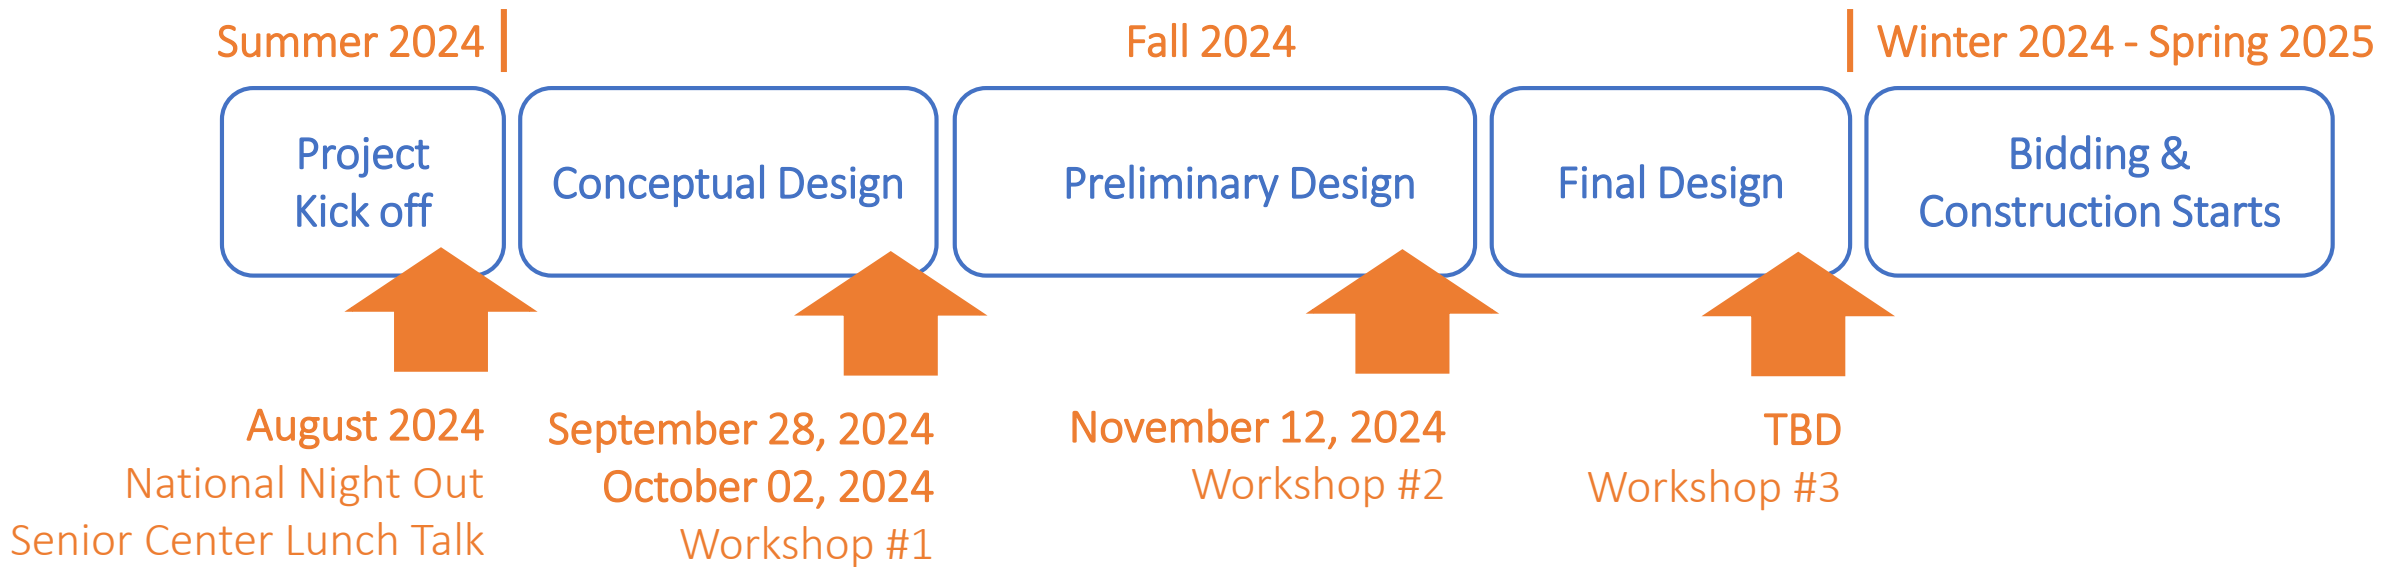

PROJECT TIMELINE

COMMUNITY & STAKEHOLDER OUTREACH

CITY OF SAN PABLO
INCORPORATED APRIL 21, 1968

McNeil Park

San Pablo's new community park

McNeil Park will be a new community park serving all San Pablo neighbors. The new park will be built on the old site of El Portal Elementary School. Formerly known as SPARC (San Pablo Area for Recreation and Community), the new 4.8-acre community park will include active and passive recreation opportunities for a range of ages.